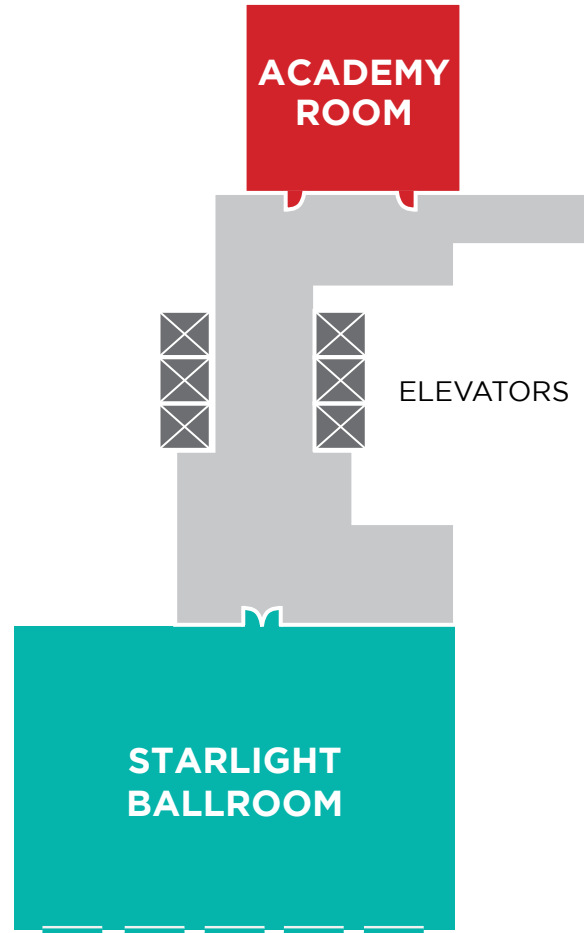

# STARLIGHT LEVEL

STARLIGHT LEVEL	Theater	Classroom	Conference	Banquet	Reception	Width/Length	Ceiling Height	Total Sq. Ft.
● Starlight Ballroom	300	150		180	300	47 x 82	19	3,850
● Academy Room	90	36	24	48	70	24 x 48	10	1,150