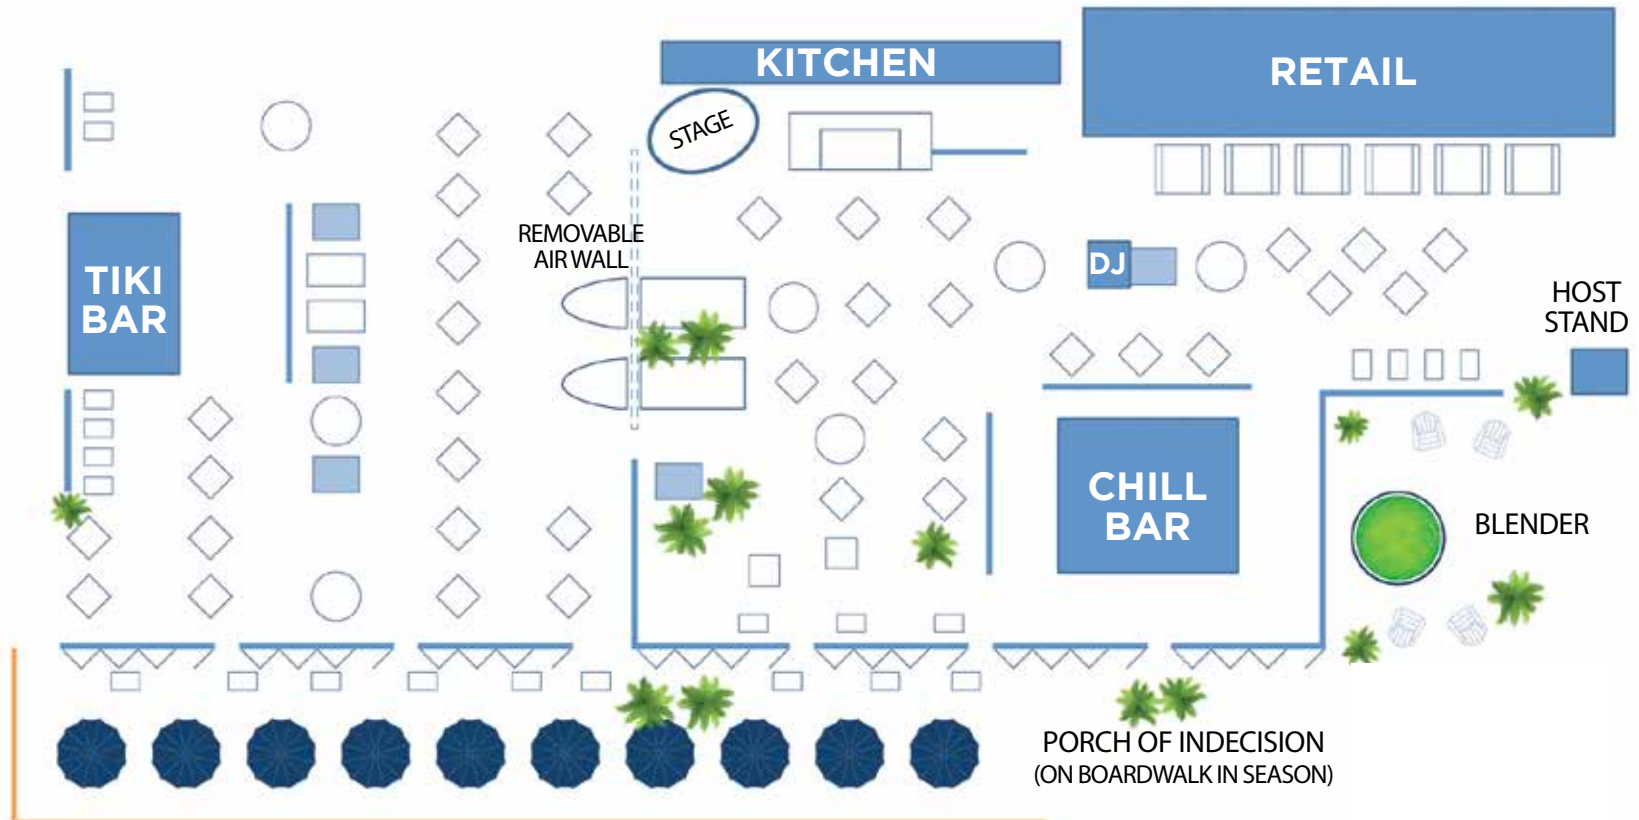

MARGARITAVILLE

MARGARITAVILLE	Seated	Reception
Full Venue	360	580
Marina Level	190	300
Tiki Level	110	200
Porch of Indecision	60	80